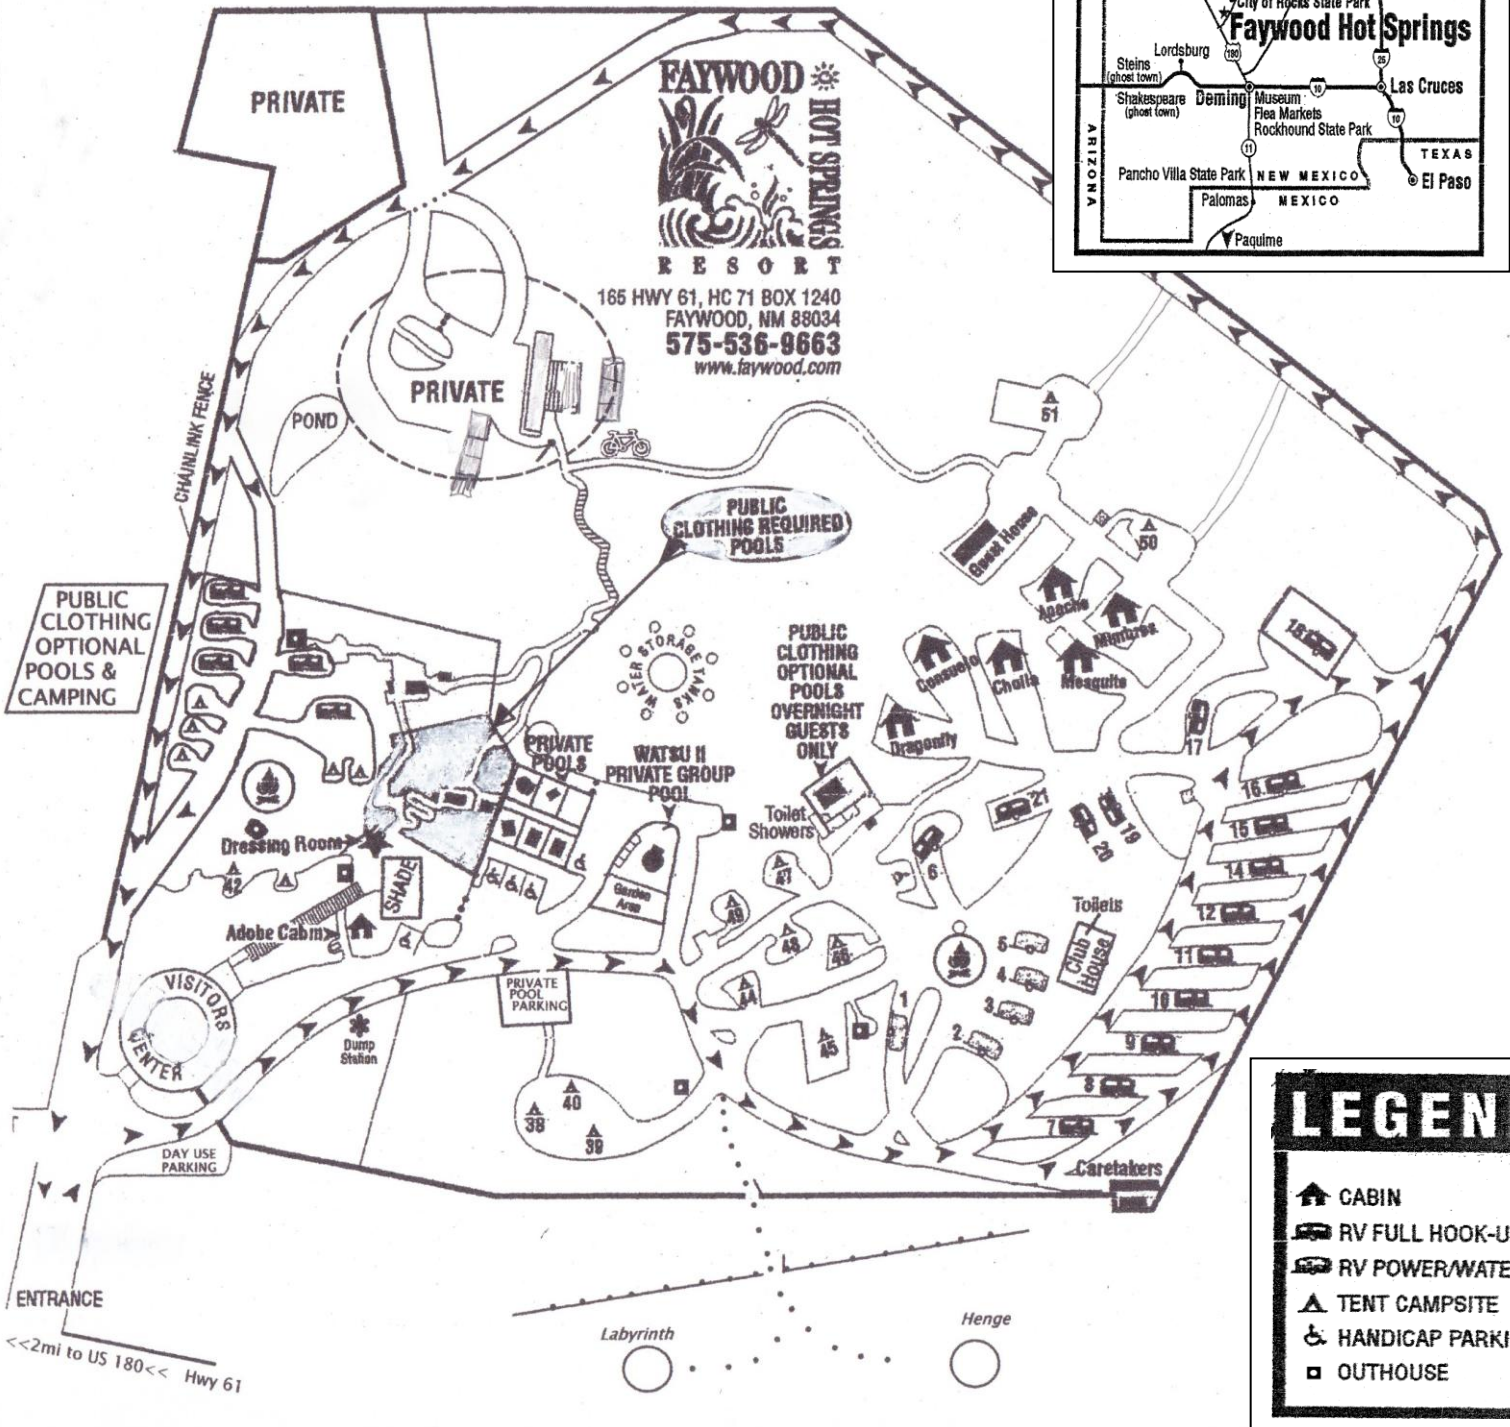

Location & Facilities Map

**CHILDREN AT PLAY
5 M.P.H. AT ALL TIMES**

Please be safe and watch for others!

LEGEND

- CABIN
- RV FULL HOOK-UP
- RV POWER/WATER
- TENT CAMPSITE
- HANDICAP PARKING
- OUTHOUSE

**PEACOCKS ARE ON THE PROPERTY
DO NOT FEED OR APPROACH
PER LAW, PETS MUST BE LEASHED AT ALL TIMES**
 GUESTS FOUND WITH PETS UNLEASHED WILL BE ASKED TO LEAVE WITHOUT REFUND.
 Grant County, New Mexico Board of County Commissioners Ord. No 5-15-78; art V,
 § 2, § 7 (1978)
 Guests or pets of guests found to have caused harm or damage to peacocks will be responsible for county fine and the replacement value of the fowl.